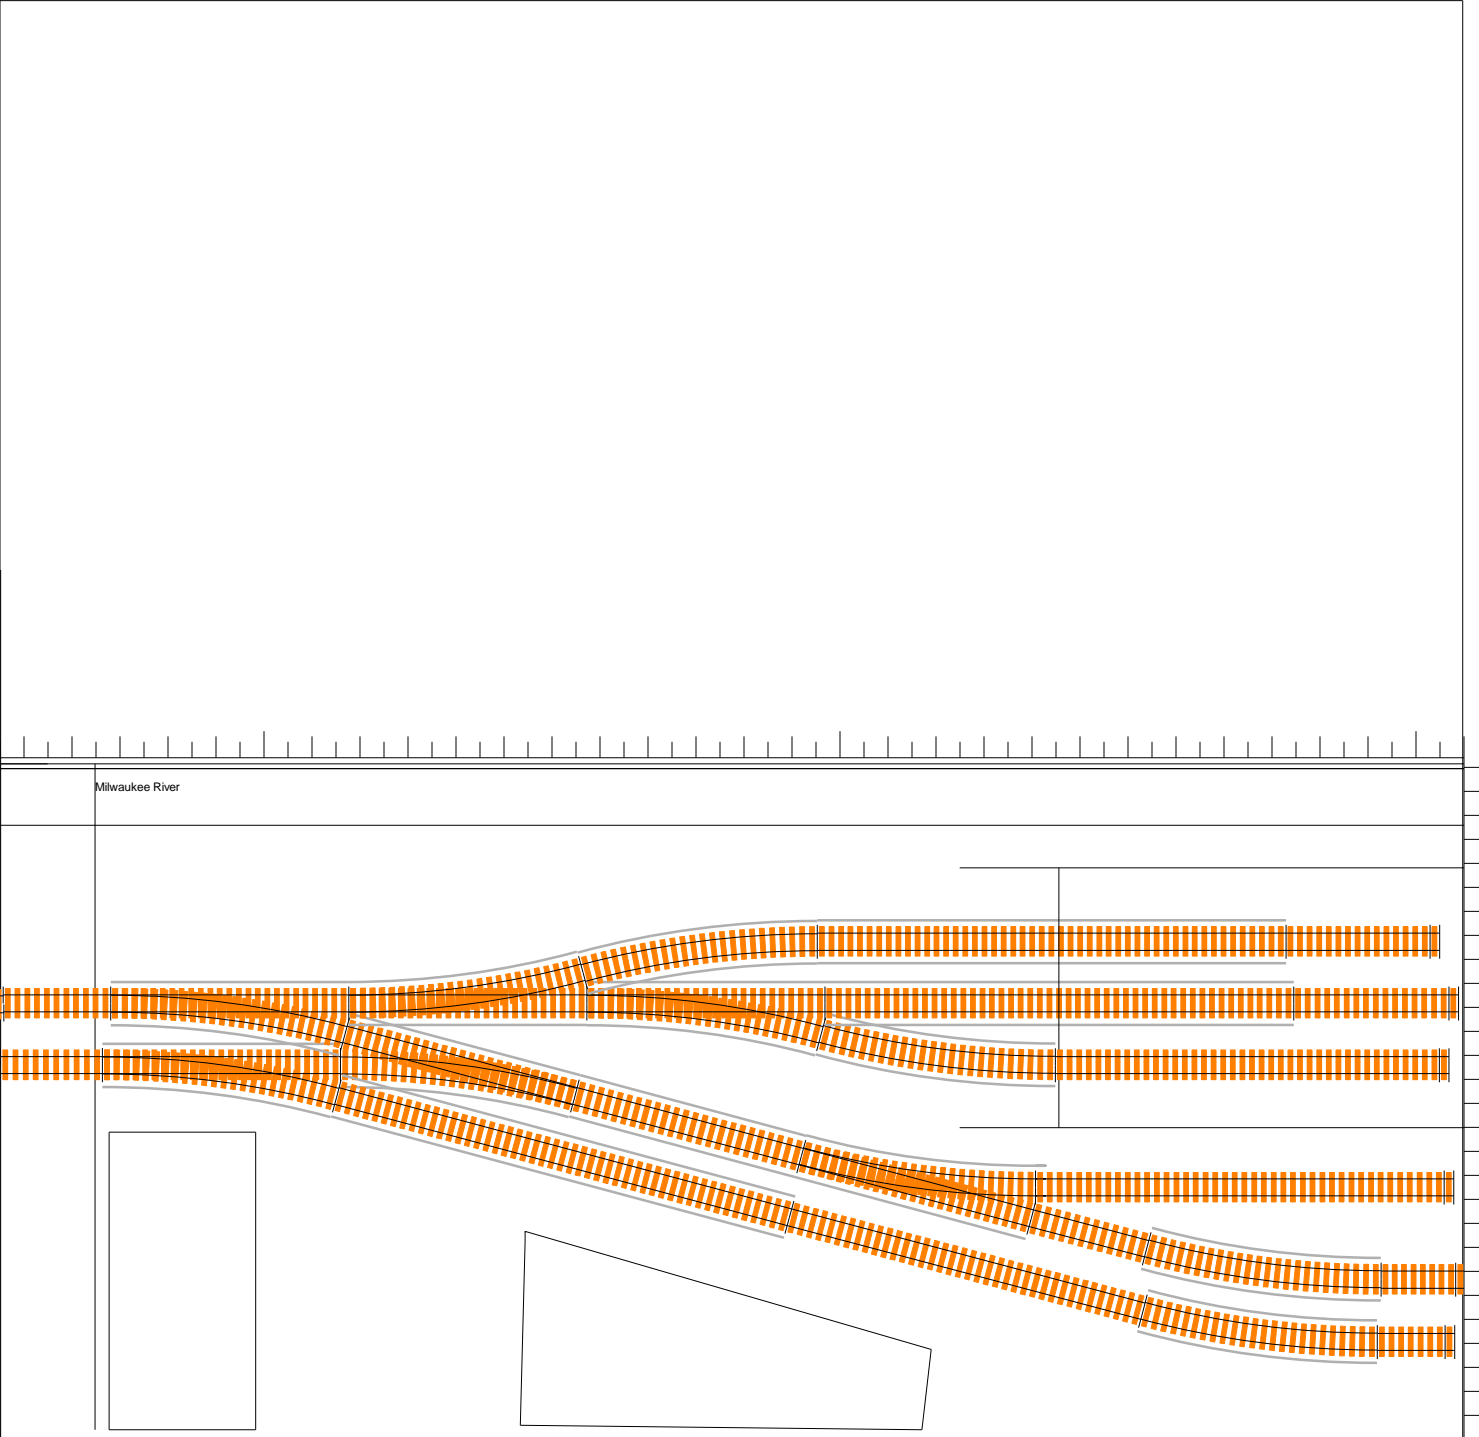

XTrkCad

Beer Line #1

Wed 09 Apr 15

PrintScale 4:1 Room 61.000 x 14.200 Model Scale N File BEERLI~3.XTC

XTrkCad

Beer Line #1

Wed 09 Apr 15

PrintScale 4:1 Room 61.000 x 14.200 Model Scale N File BEERLI~3.XTC